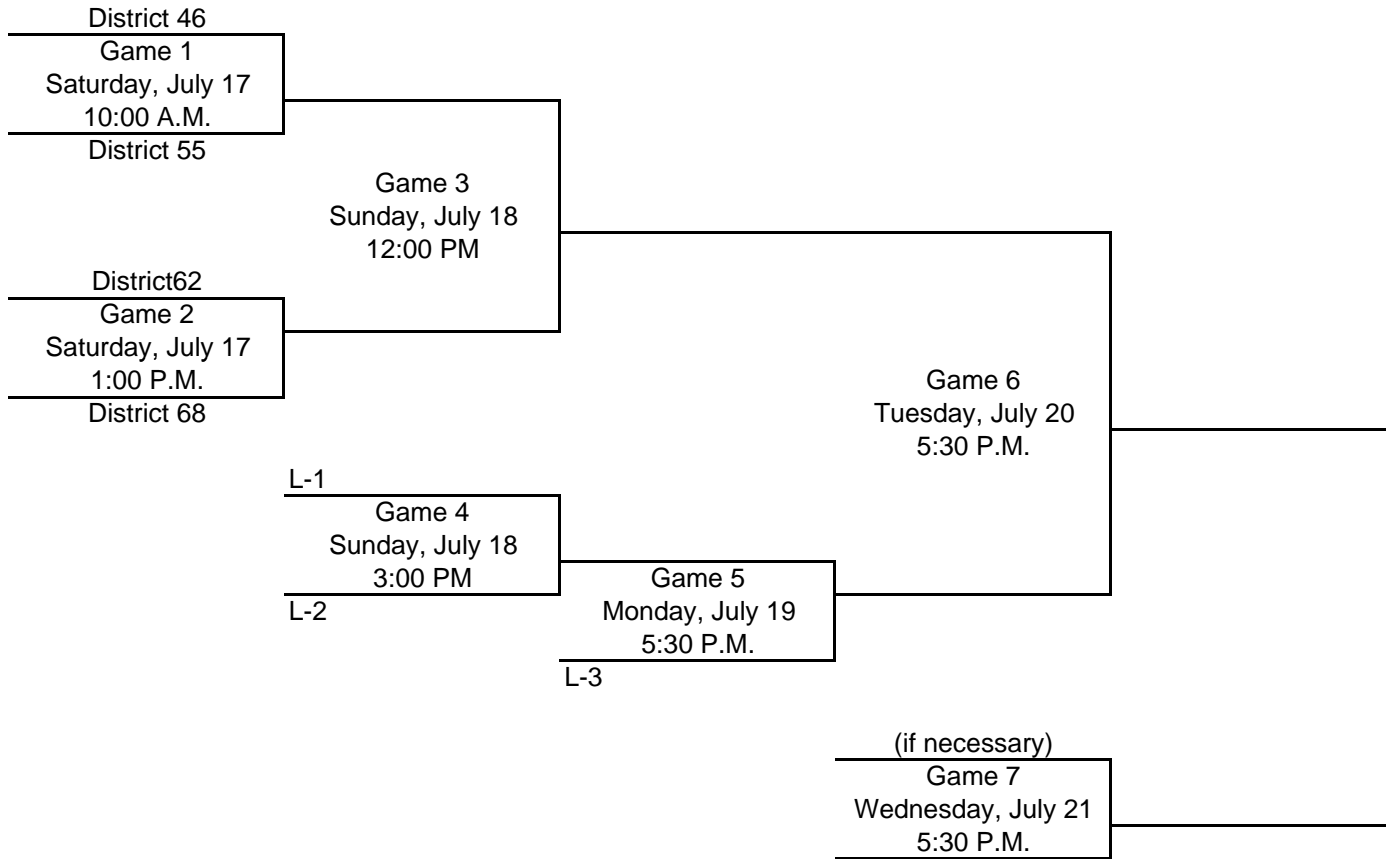

**CALIFORNIA SECTION 10**  
**2010**  
**10 and 11 All Stars**

Westminster Little League  
Johnson Middle School  
13603 Edwards St.  
Westminster CA. 92683

Field Location: [Westminster Little League](#)